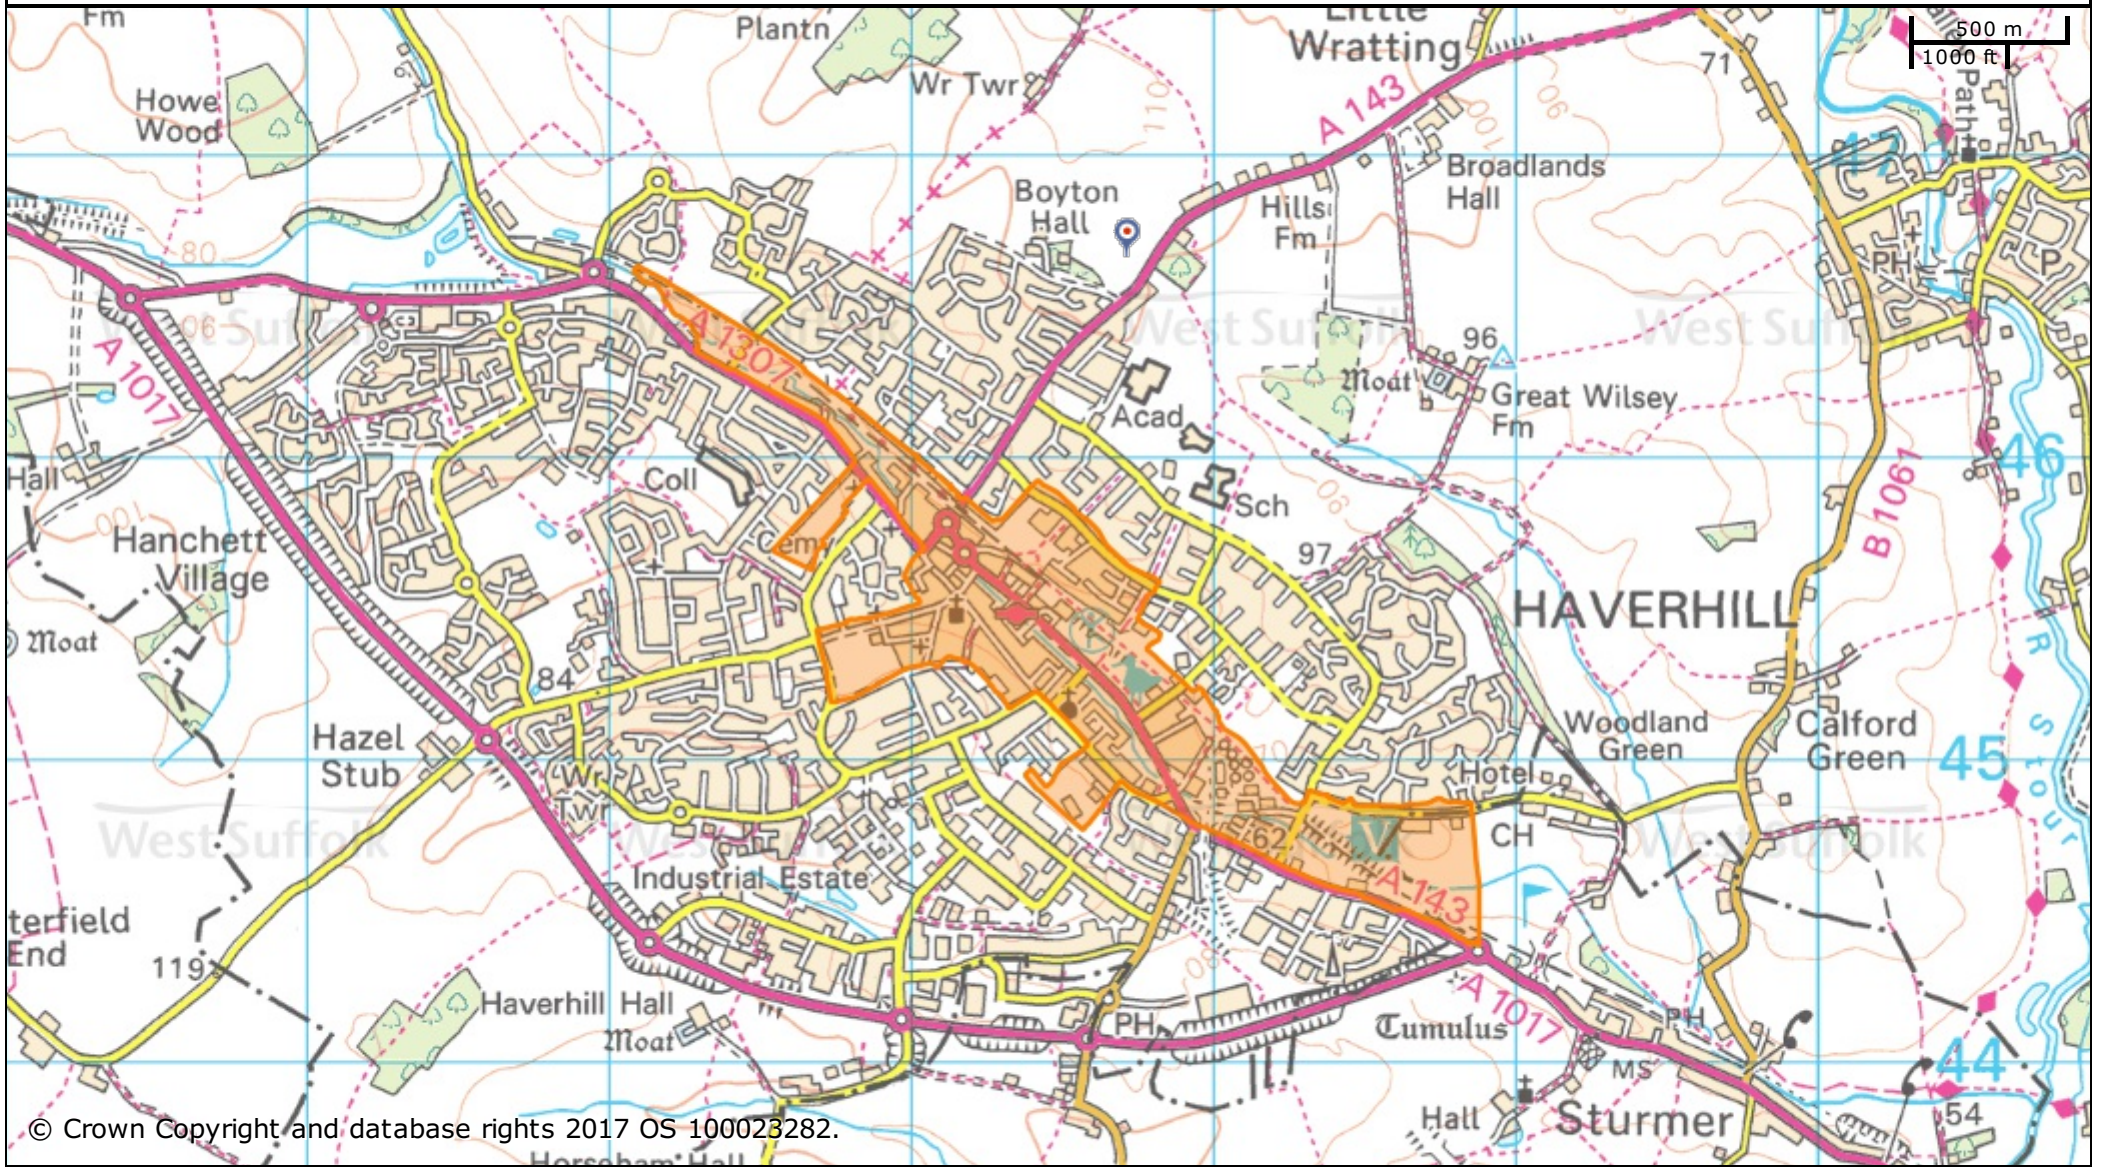

# Haverhill PSPO Restricted Area

© Crown Copyright and database rights 2017 OS 100023282.

St Edmundsbury BC  
Western Way  
Bury St Edmunds  
IP33 3YU  
01284 763233

Forest Heath & St Edmundsbury councils  
**West Suffolk**  
working together  
[www.westsuffolk.gov.uk](http://www.westsuffolk.gov.uk)

Forest Heath DC  
College Heath Road  
Mildenhall  
IP28 7EY  
01638 719000

Scale: 1:25000

Printed on: 22/9/2017 at 13:43 PM by cflittner

© Crown Copyright and database rights 2017  
OS 100023282/100019675.